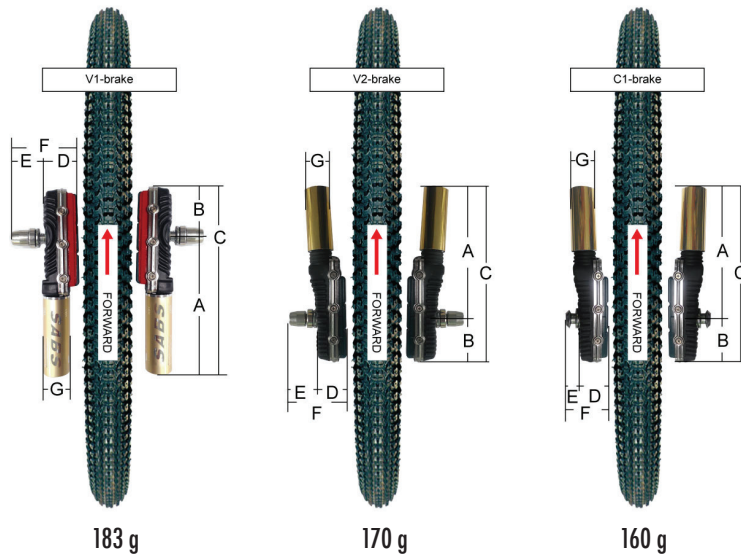

SABS PHYSICAL DIMENSION (mm)

	V1	V2	C1
A	84.7 mm	84.5 mm	84.5 mm
B	31 mm	28.6 mm	28.6 mm
C	115.7 mm	113.1 mm	113.1 mm
D	20 mm	18.4 mm	18.4 mm
E	21.68 mm	18.5 mm	8.7 mm
F	41.68 mm	36.55 mm	27.1 mm
G	16.5 mm	16.5 mm	16.5 mm

Note: Specification is subjected to change without further notification.